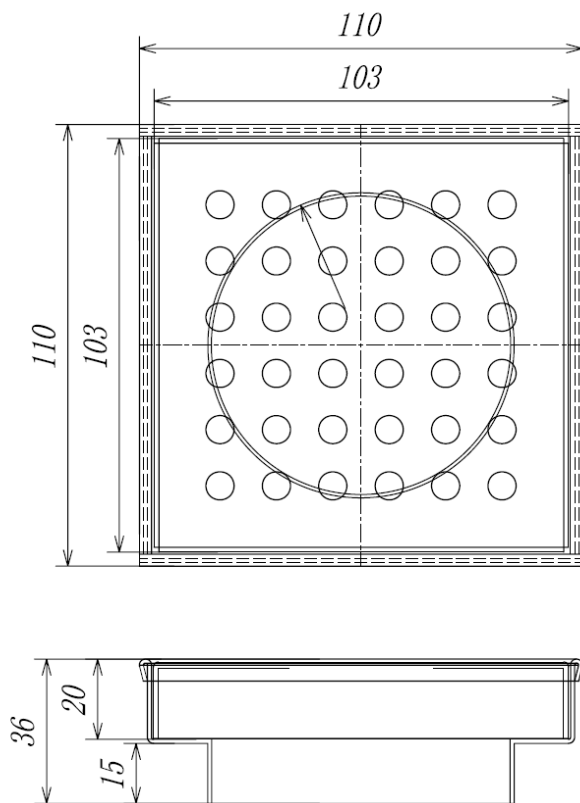

Square waste ROUND

Product code : FD11XS90-R

110(w) x 110(h) x 36(d) mm \varnothing 90mm outlet

Features

- Superior fall / centre outlet
- 316 Marine grade stainless steel
- Manufactured from high quality maintenance-free materials

Superior fall /
Centre outlet

Stainless Steel

Additional Information

- Available in 7 styles.
- Australian water mark approved certificate 23027
- For QLD and WA customers 75mm outlet is also available